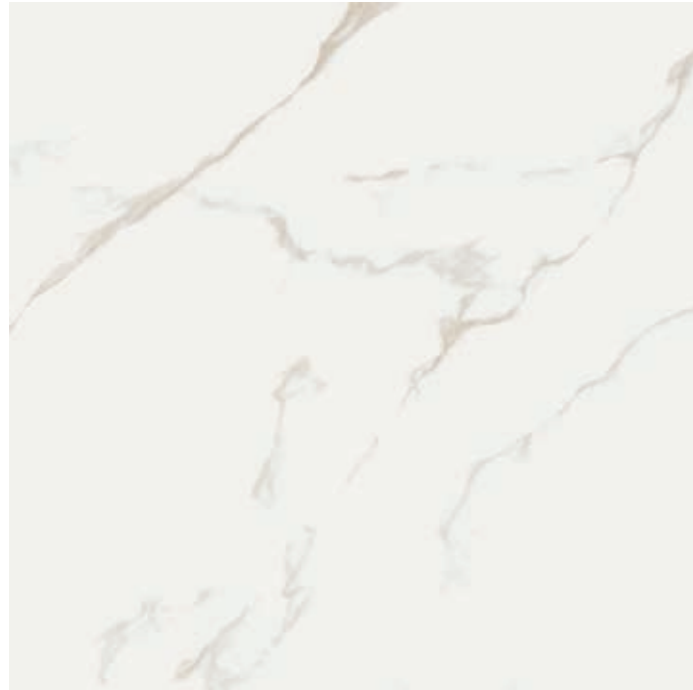

# CASTELLO

LEVI GLASS  
GRES PORCELÁNICO ESMALTADO PULIDO  
POLISHED GLAZED PORCELAIN TILES · GRÈS CÉRAMÉ ÉMAILLÉ POLI

Castello Oro				PEI 4
● 75x150	Rec.	M130	004.350.0032.13903	Ⓢ
● 60x120	Rec.	M112	004.869.0032.13903	Ⓢ
● 120x120	Rec.	M166	004.120.0032.13903	Ⓢ
● 30x30(7)	Malla	M201	038.590.0032.13903	Ⓢ