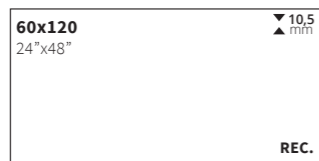

Formatos / Sizes / Formats

Piezas especiales / Special pieces / Pièces especiales
Consultar en página / Consult on page / Consulter en page: 314

*Peldaño Gradone	*Ángulo Gradone	*Rodapié C/Romo

Empaquetado / Packaging / Emballage

Formato	pz/cj	m²/cj	cj/pl	m²/pl	kg/cj	kg/pl
120x120	1	1.44	36	51.84	35.00	1,300.00
60x120	2	1.44	32	46.08	34.25	1,121.00