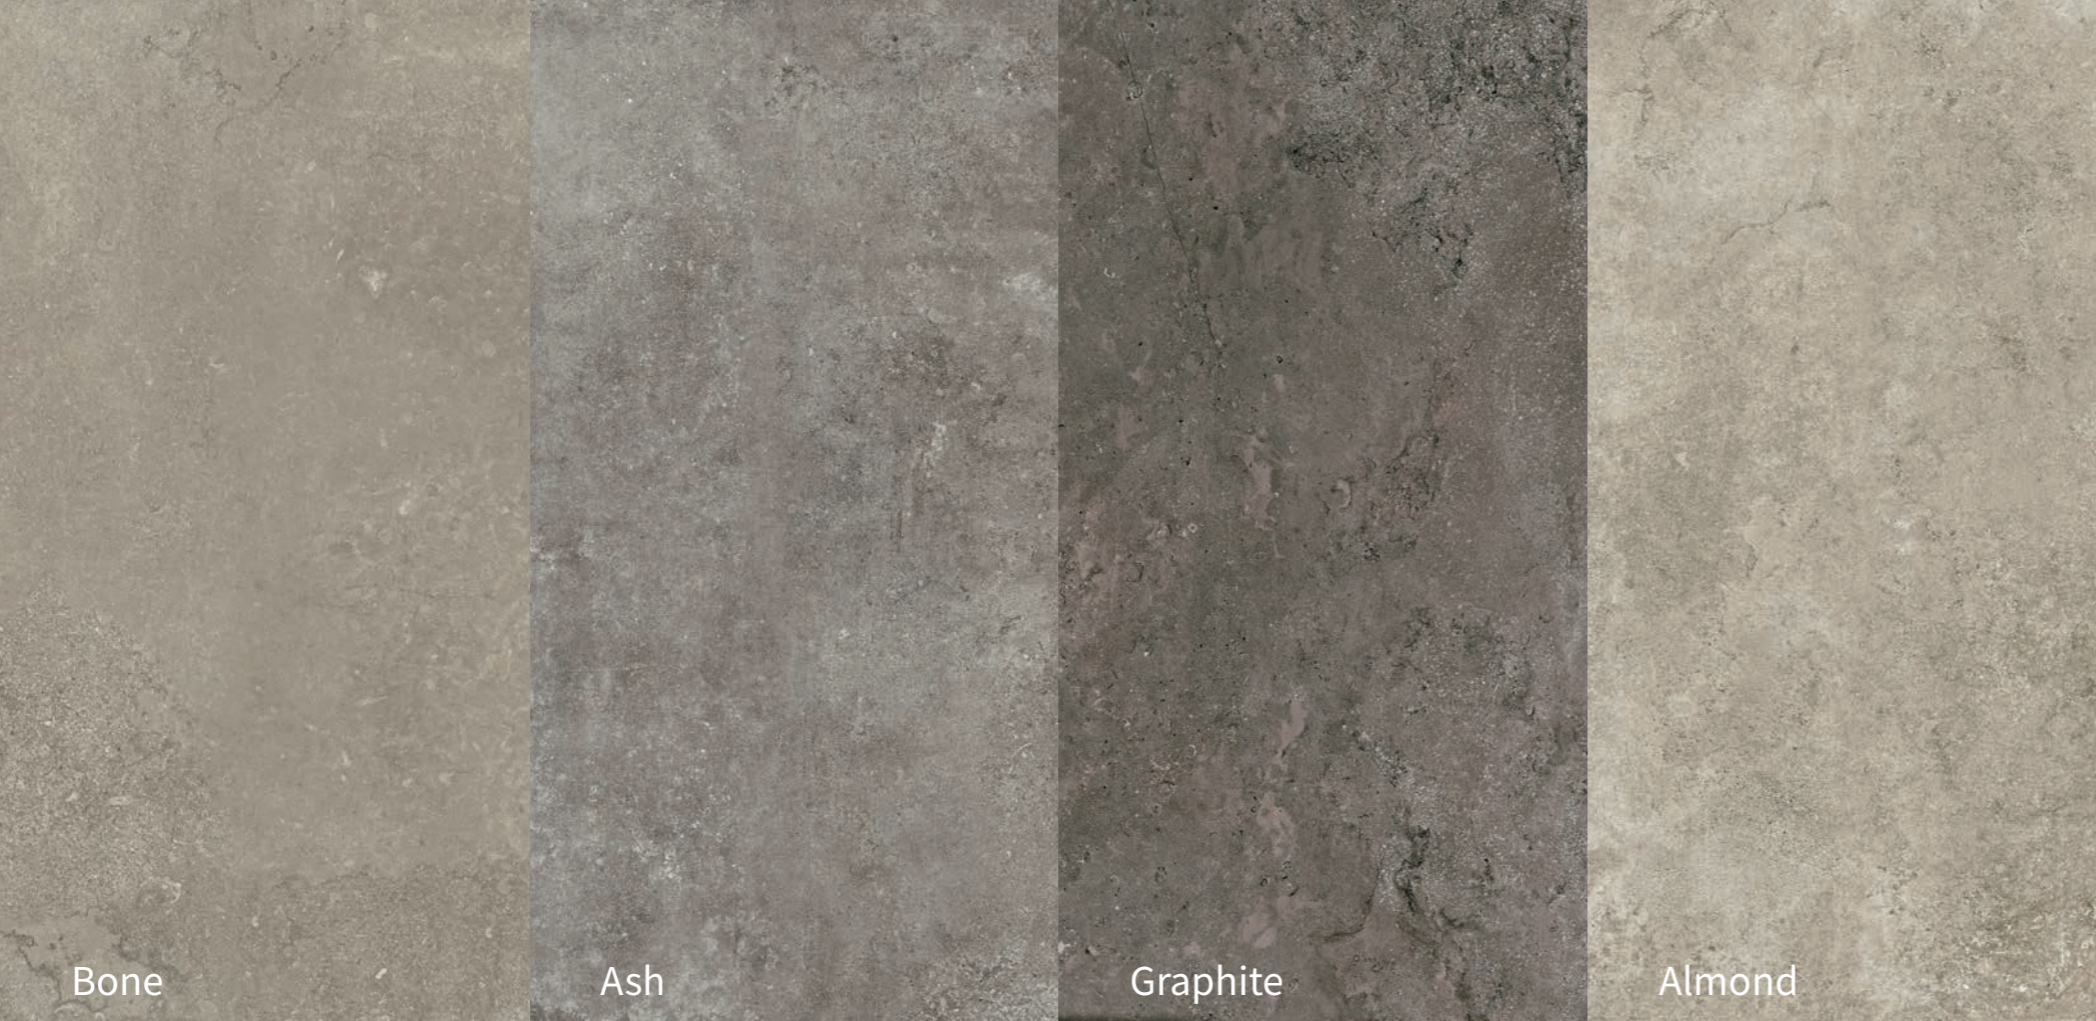

Bone

Ash

Almond