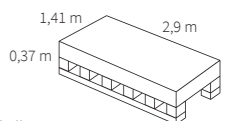

Piezas especiales / Special pieces / Pièces especiales

Consultar en página / Consult on page / Consulter en page: 284

*Peldaño Gradone	*Ángulo Gradone	*Peldaño Ranurado	*Ángulo Ranurado	*Rodapié C/Romo	*Rodapié Dec.

Semipulido

Empaquetado / Packaging / Emballage

Formato	pz/pl	m²/pz	m²/pl	kg/pl
120x280	20	3.36	67.20	1,130.00

Empaquetado / Packaging / Emballage

Formato	pz/cj	m²/cj	cj/pl	m²/pl	kg/cj	kg/pl
160x160	1	2.56	20	51.20	50.00	1,090.00
120x120	1	1.44	36	51.84	35.00	1,300.00
60x120	2	1.44	32	46.08	34.25	1,121.00