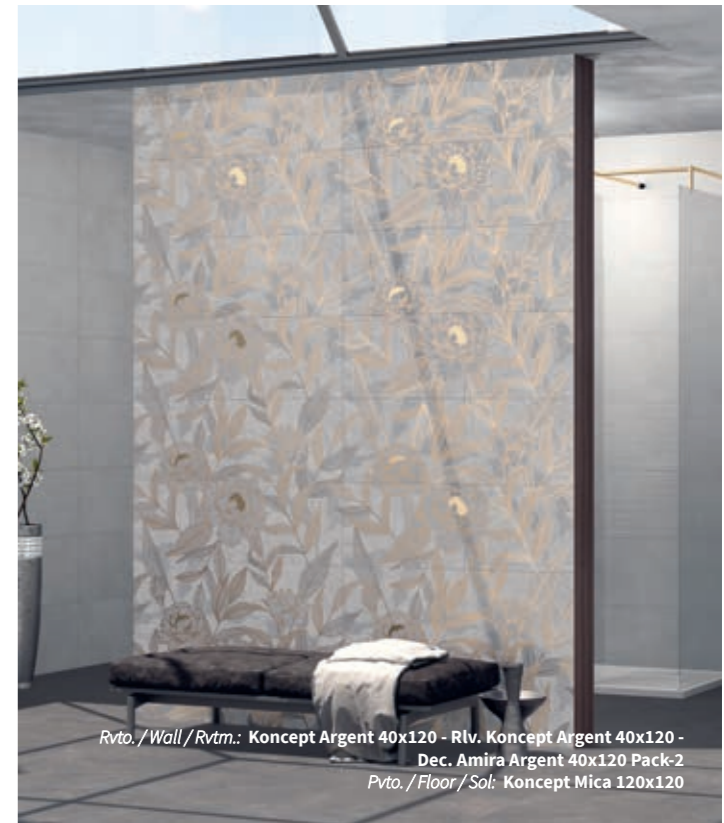

Rvto. / Wall / Rvtrm.: Koncept Nacar 40x120 - Dec. Aldara Nacar 40x120 Pack-2
Pvto. / Floor / Sol: Koncept Taupe 120x120

Rvto. / Wall / Rvtrm.: Koncept Argent 40x120 - Rlv. Koncept Argent 40x120 -
Dec. Amira Argent 40x120 Pack-2
Pvto. / Floor / Sol: Koncept Mica 120x120

Formatos / Sizes / Formats

40x120 16"x48"	▼ 11 ▲ mm
REC.	

Disponible en / Available in / Disponible:
Koncept Gres Porcelánico / Porcelain Tiles / Grès Cérame - Pág. / Page / Page 62

Empaquetado / Packaging / Emballage

Formato	pz/cj	m²/cj	cj/pl	m²/pl	kg/cj	kg/pl
40x120	3	1.44	20	28.80	27.50	570.00
40x120 Pack-2	2	-	-	-	18.70	-
1,5x120	18	-	-	-	5.00	-