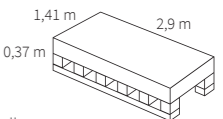

Empaquetado / Packaging / Emballage

Formato	pz/cj	m²/cj	m²/pz	kg/pl	kg/pl
120x280	20	3.36	67.20	1,130.00	

Empaquetado / Packaging / Emballage

Formato	pz/cj	m²/cj	cj/pl	m²/pl	kg/cj	kg/pl
75x150	1	1.13	40	45.20	28.00	1,184.00
60x120	2	1.44	32	46.08	34.25	1,121.00
120x120	1	1.44	36	51.84	35.00	1,300.00
60x60	4	1.44	30	43.20	31.50	965.00
30x30(5)	11	1.00	42	42.00	23.00	986.00
32,5x22,5	9	-	-	-	13.50	-