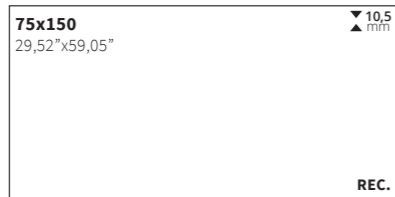

Lux Danae Esmeralda

● 120x120	Rec.	M203	046.120.0014.05142	
● 75x150	Rec.	M172	046.350.0014.05142	
● 60x120	Rec.	M150	046.869.0014.05142	
● 30x30(5)	Malla	M251	086.281.0014.05142	
● 32,5x22,5	Malla	P53	086.297.0014.05142	

Lux Danae Navi

● 120x120	Rec.	M203	046.120.0118.05142	
● 75x150	Rec.	M172	046.350.0118.05142	
● 60x120	Rec.	M150	046.869.0118.05142	
● 30x30(5)	Malla	M251	086.281.0118.05142	
● 32,5x22,5	Malla	P53	086.297.0118.05142	

Lux Danae Opalo

● 120x120	Rec.	M203	046.120.0059.05142	
● 75x150	Rec.	M172	046.350.0059.05142	
● 60x120	Rec.	M150	046.869.0059.05142	
● 30x30(5)	Malla	M251	086.281.0059.05142	
● 32,5x22,5	Malla	P53	086.297.0059.05142