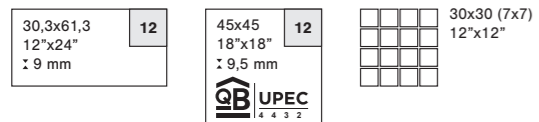

Formatos / Sizes / Formats

Disponibile / Available / Disponible:
EXT - 30,3x61,3

Piezas complementarias / Complementary Tiles / Pièces Complémentaires
Consultar en página / Consult on page / Consulter en page: 674