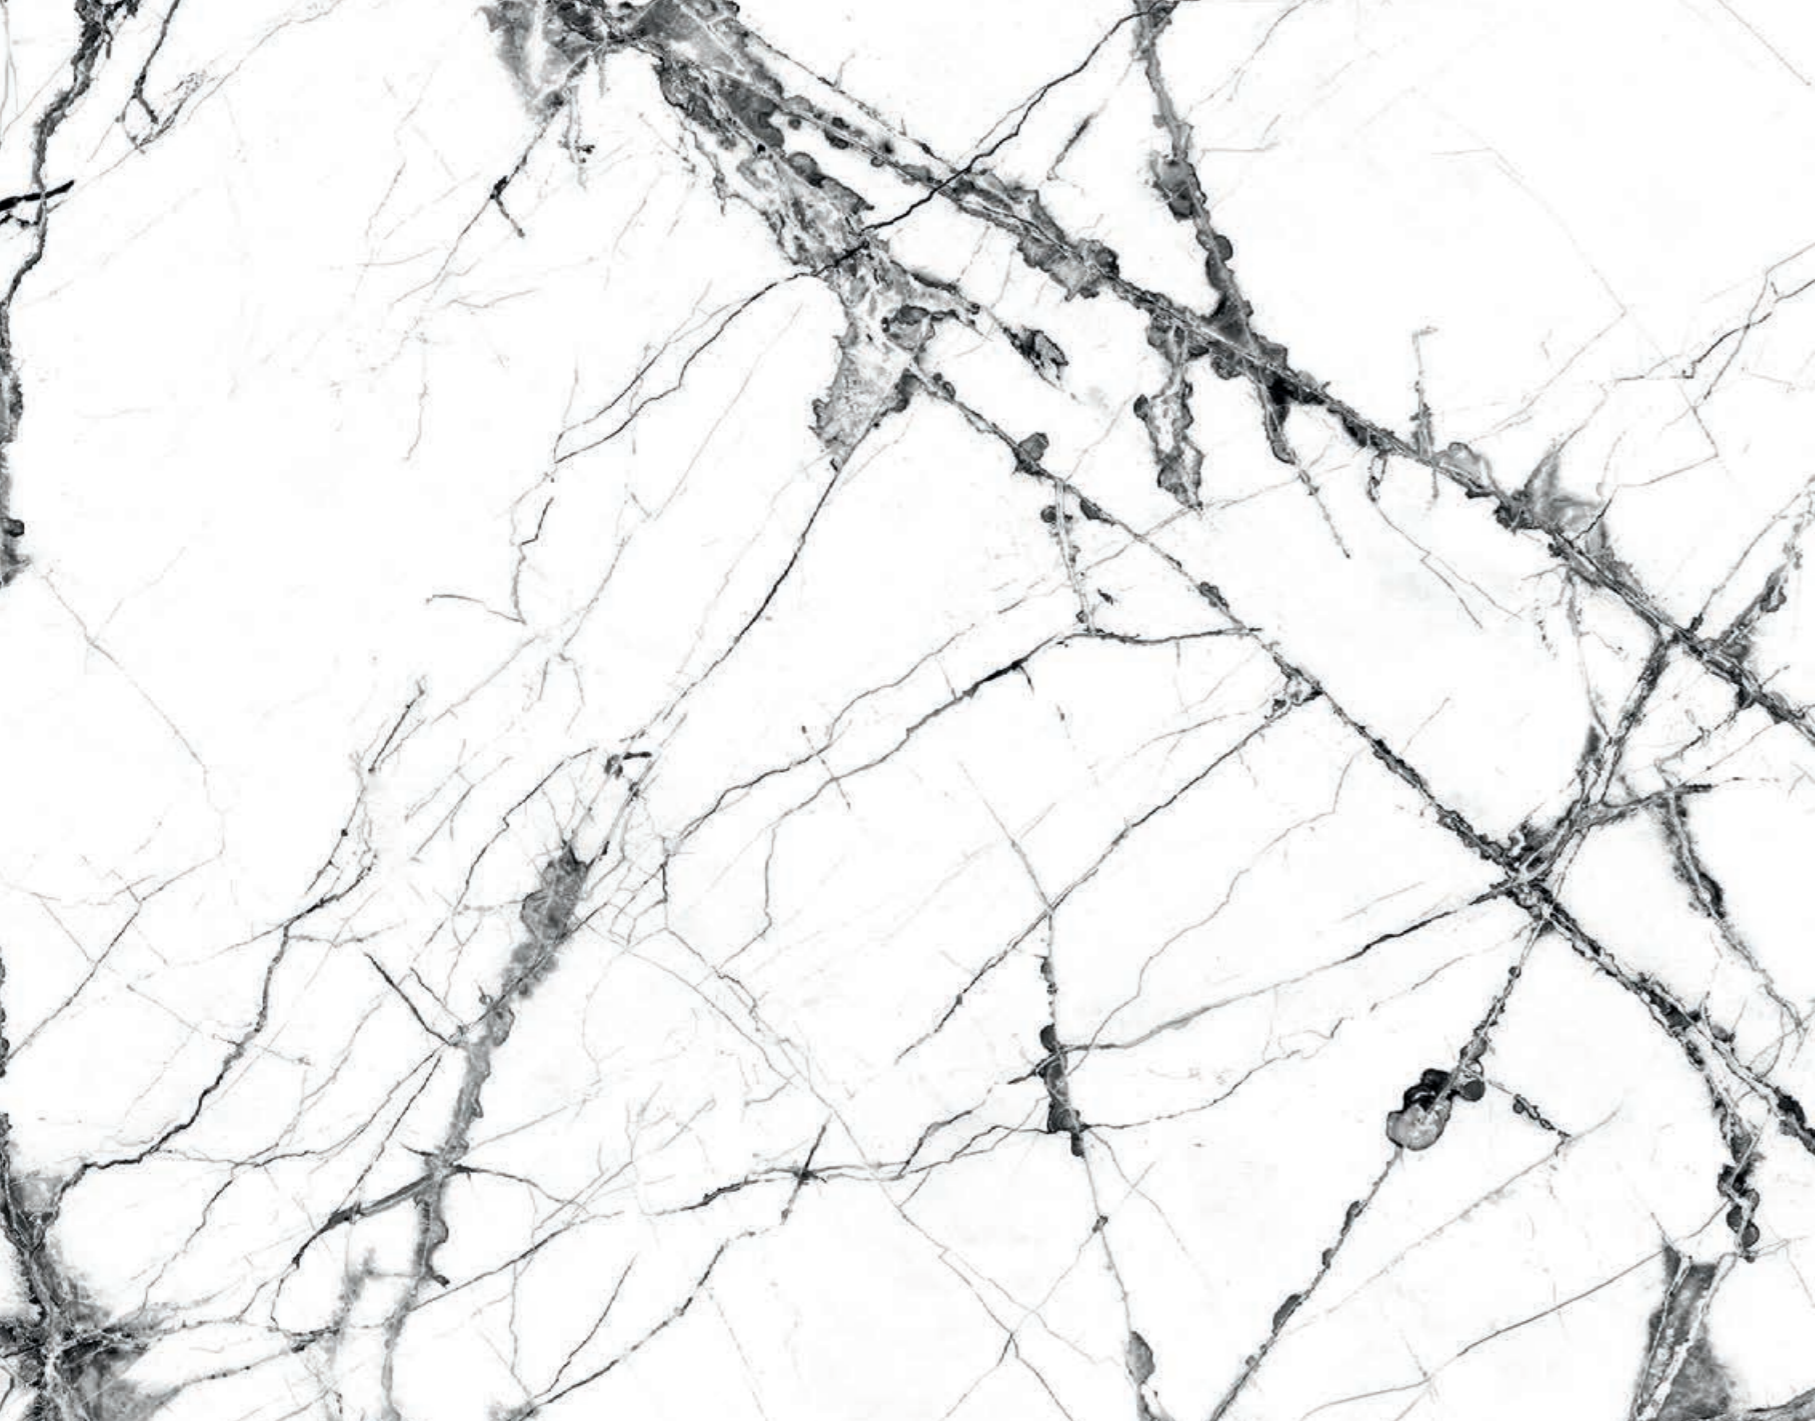

Lux Iceberg

Atemporal y elegante, así es el mármol turco que reproduce Iceberg. Grandes vetas negras sobre un fondo de blanco puro exaltan las cualidades de esta pieza con espectacular fuerza cromática.

Timeless elegance defines the Turkish marble effect of Iceberg. Large black veins with a pure white background offsets the features of this tile to perfection offering a strikingly bold and colourful model.

Atemporel et élégant, tel est le marbre turc que reproduit Iceberg. Grandes veinures noir sur un fond blanc met en valeur les qualités de ce carreau qui ont une force chromatique spectaculaire.