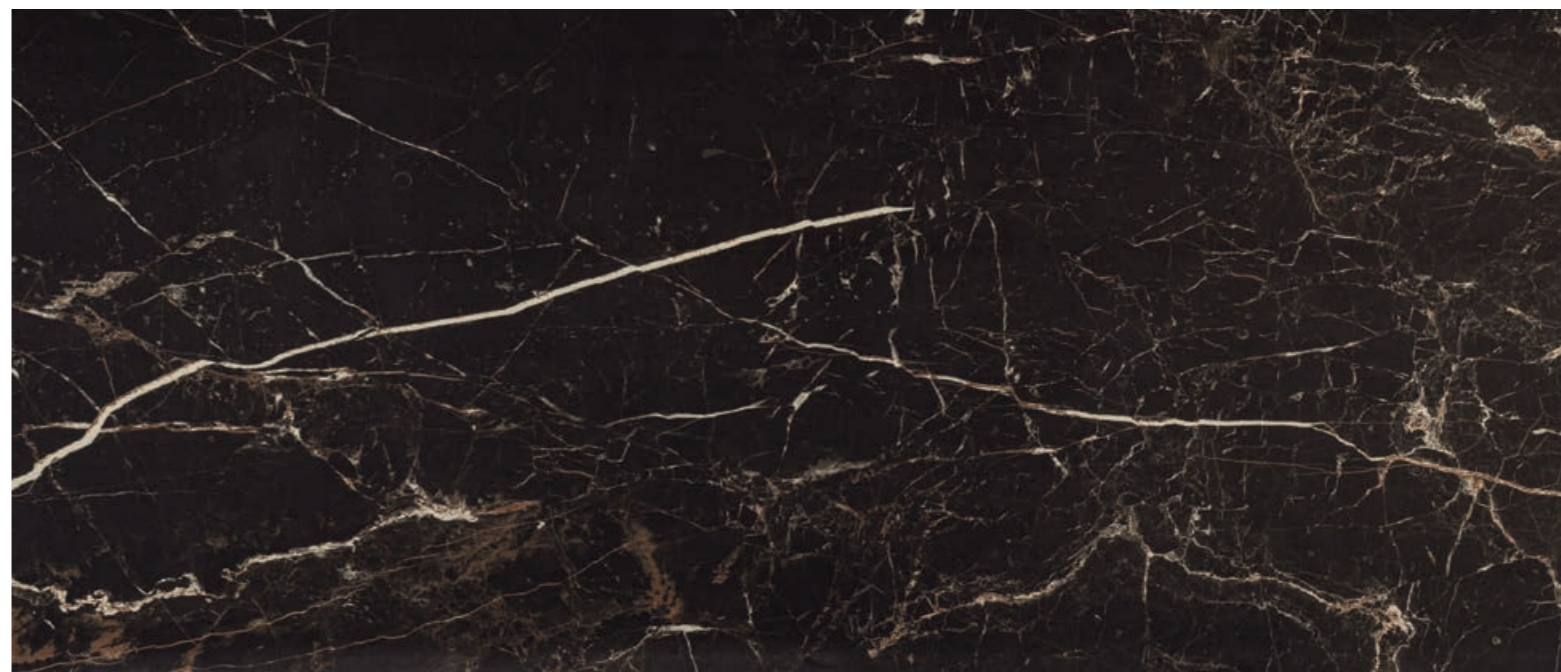

Lux Laurants

GRES PORCELÁNICO-GRANILLA PULIDA
PORCELAIN TILES-POLISHED GRANILL · GRÈS CÉRAME-GRANILLA POLI

Lux Laurants Brown

Rvto. / Wall / Rvtm: Lux Laurants Brown 120x280 Sat.
Pvto. / Floor / Sol: Kalon Cerezo 20x120