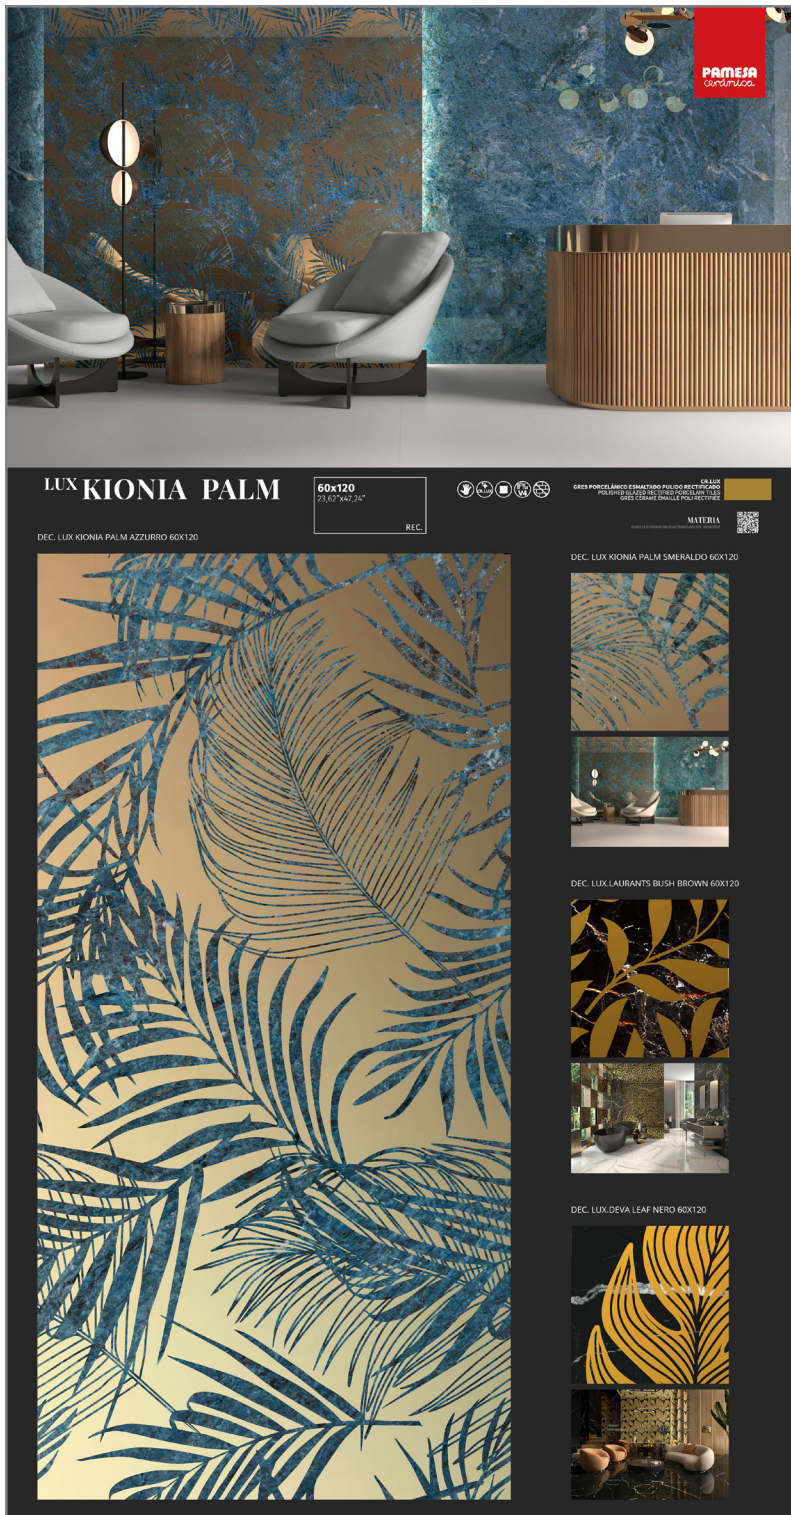

PANELES ESTÁNDAR P2452-LUX-KIONIA-PALM-AZZURRO-60X120-1005X1924

FORMATO PANEL 1005X1924 mm

DEC. LUX KIONIA PALM
AZZURRO 60X120

TACOS 20X20 (CARPETAS):

DEC. LUX KIONIA PALM
SMERALDO 60X120

DEC. LUX LAURANTS BUSH
BROWN 60X120

DEC. LUX DEVA LEAF NERO
60X120